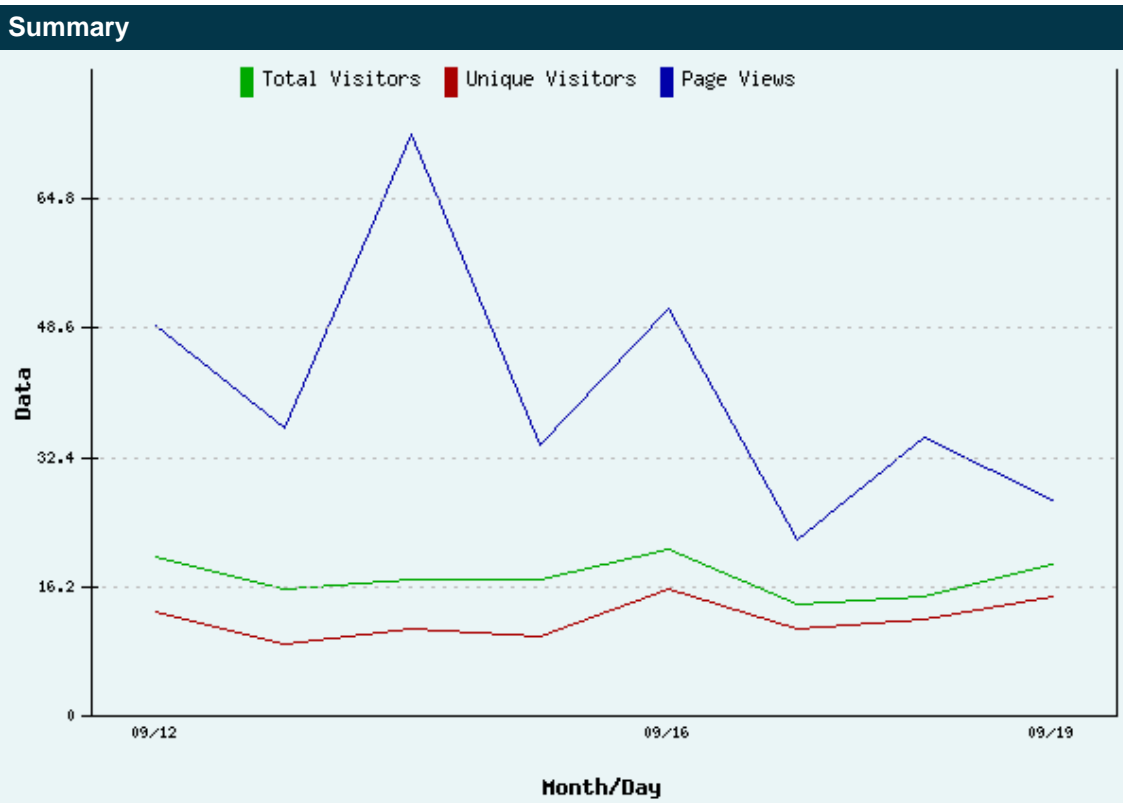

The Traffic Facts report displays crucial information about traffic and visitor activity on the greenpygmies.com Web site within the following time span: 09-12-05 to 09-19-05

The Summary Report provides an overview of the number of visitors to the site - unique and total visitors - and overall number of pages viewed by those visitors within a given period of time.

Date	Total Visitors	Unique Visitors	Page Views
Sep 12, 2005	20	13	49
Sep 13, 2005	16	9	36
Sep 14, 2005	17	11	73
Sep 15, 2005	17	10	34
Sep 16, 2005	21	16	51
Sep 17, 2005	14	11	22
Sep 18, 2005	15	12	35
Sep 19, 2005	19	15	27
Total	139	97	327

The Visitor Report shows the numbers of unique and total visitors to the site, thus providing an overview of site traffic for the selected period of time.

Date	Unique Visitors	Visitors
Sep 12, 2005	13	20
Sep 13, 2005	9	16
Sep 14, 2005	11	17
Sep 15, 2005	10	17
Sep 16, 2005	16	21
Sep 17, 2005	11	14
Sep 18, 2005	12	15
Sep 19, 2005	15	19
Total	97	139

Report created by Traffic Facts for http://www.greenpygmies.com on 09-20-05

This report shows visitor behavior on the Web site by showing the page-by-page clickstream of each of the site's visitors. A clickstream is a record of a user's activity on the Internet, including every Web site and every page of every Web site that the user visits, and in what order the pages were visited. The Visitor Path is displayed in its entirety; beginning with the entry page and ending with the exit page.