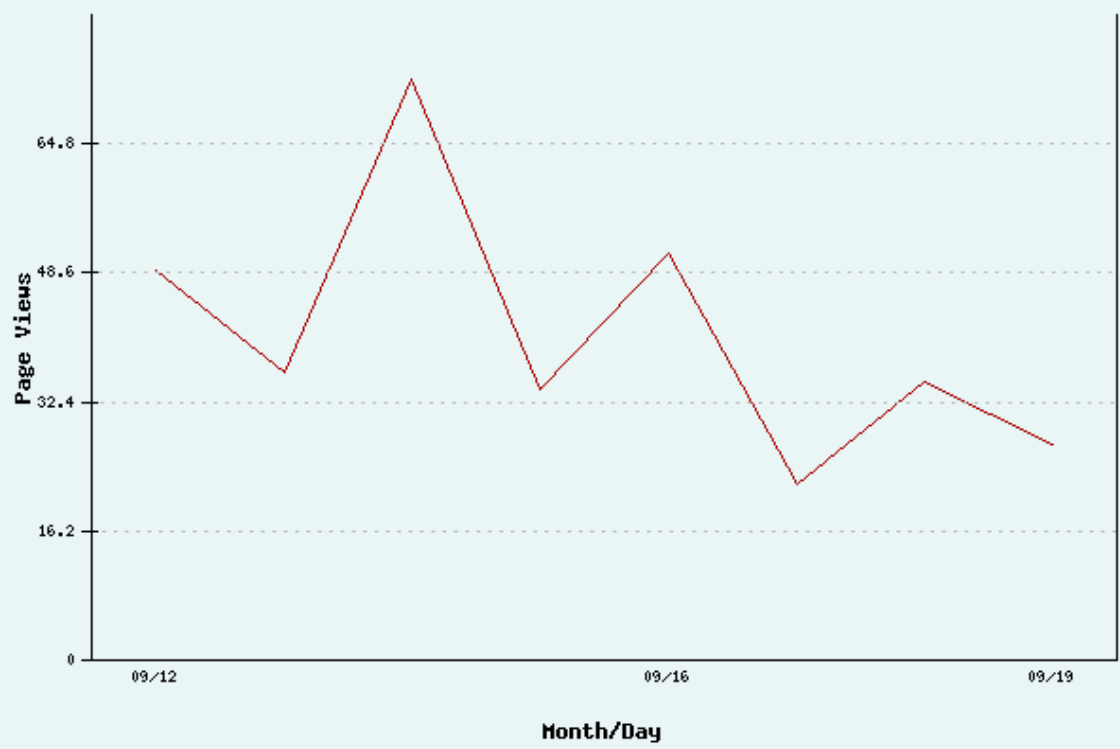

This report shows the number of times the Web site's pages have been accessed within a given time frame.

Page Views

Date	Page Views	%
Sep 12, 2005	49	14.98
Sep 13, 2005	36	11.01
Sep 14, 2005	73	22.32
Sep 15, 2005	34	10.40
Sep 16, 2005	51	15.60
Sep 17, 2005	22	6.73
Sep 18, 2005	35	10.70
Sep 19, 2005	27	8.26
Total	327	100%