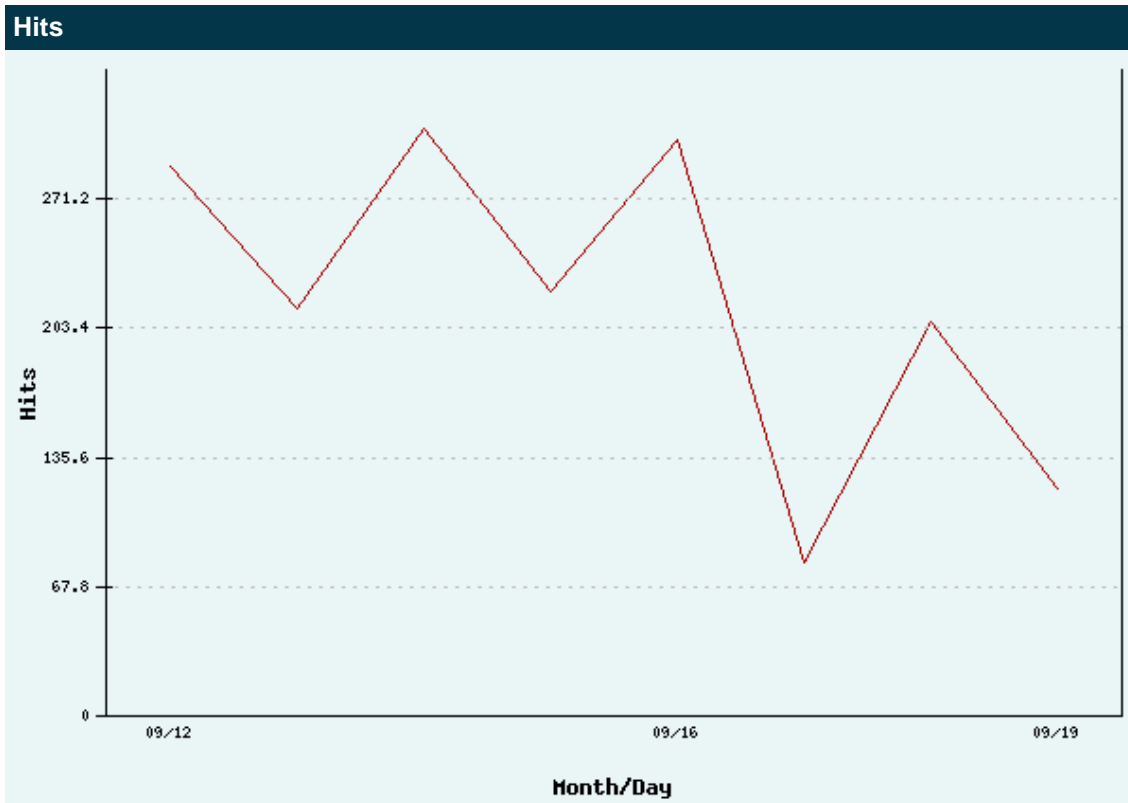

Report created by Traffic Facts for <http://www.greenpygmies.com> on 09-20-05

This report identifies the number of times any item or page on the site has been requested or accessed by visitors. The number of hits is almost certainly greater than the number of page views and visitors to the site.

Date	Hits	%
Sep 12, 2005	288	16.53
Sep 13, 2005	214	12.28
Sep 14, 2005	308	17.68
Sep 15, 2005	223	12.80
Sep 16, 2005	302	17.34
Sep 17, 2005	81	4.65
Sep 18, 2005	207	11.88
Sep 19, 2005	119	6.83
Total	1,742	100%