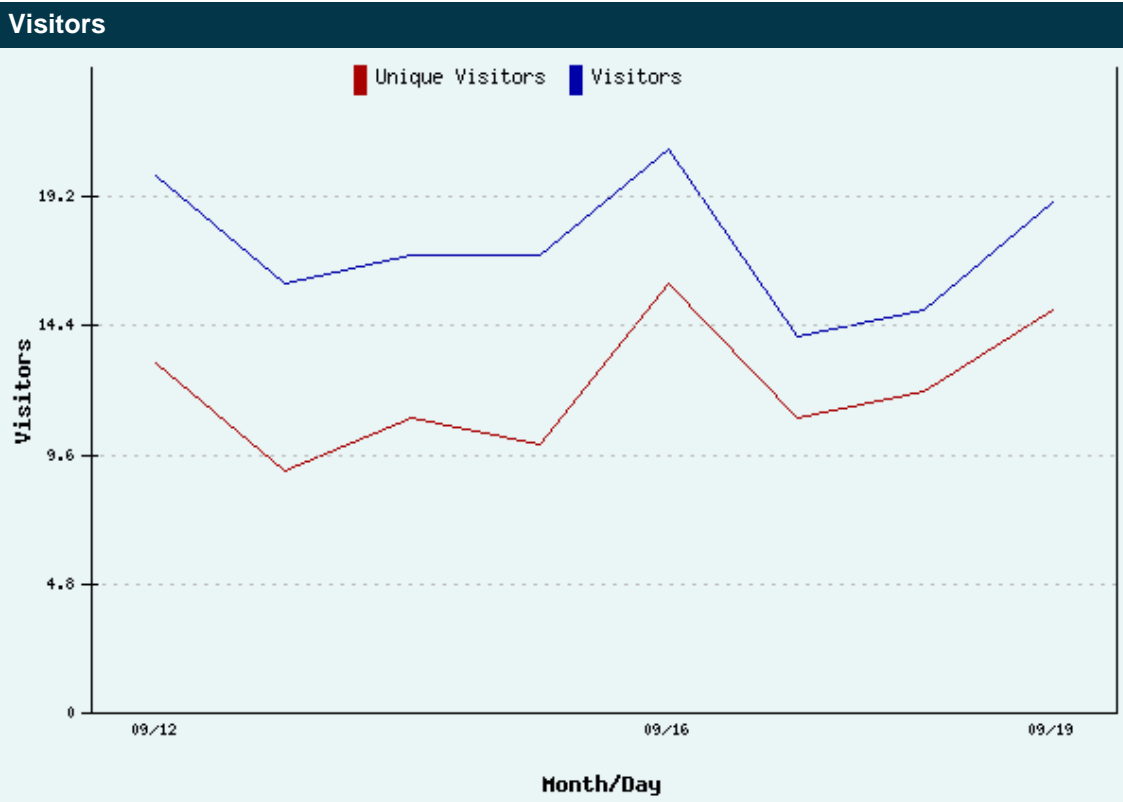

The Traffic Facts report displays crucial information about traffic and visitor activity on the greenpygmies.com Web site within the following time span: 09-12-05 to 09-19-05

The Summary Report provides an overview of the number of visitors to the site - unique and total visitors - and overall number of pages viewed by those visitors within a given period of time.

Date	Total Visitors	Unique Visitors	Page Views
Sep 12, 2005	20	13	49
Sep 13, 2005	16	9	36
Sep 14, 2005	17	11	73
Sep 15, 2005	17	10	34
Sep 16, 2005	21	16	51
Sep 17, 2005	14	11	22
Sep 18, 2005	15	12	35
Sep 19, 2005	19	15	27
Total	139	97	327

The Visitor Report shows the numbers of unique and total visitors to the site, thus providing an overview of site traffic for the selected period of time.

Date	Unique Visitors	Visitors
Sep 12, 2005	13	20
Sep 13, 2005	9	16
Sep 14, 2005	11	17
Sep 15, 2005	10	17
Sep 16, 2005	16	21
Sep 17, 2005	11	14
Sep 18, 2005	12	15
Sep 19, 2005	15	19
Total	97	139

Report created by Traffic Facts for http://www.greenpygmies.com on 09-20-05

This report shows visitor behavior on the Web site by showing the page-by-page clickstream of each of the site's visitors. A clickstream is a record of a user's activity on the Internet, including every Web site and every page of every Web site that the user visits, and in what order the pages were visited. The Visitor Path is displayed in its entirety; beginning with the entry page and ending with the exit page.