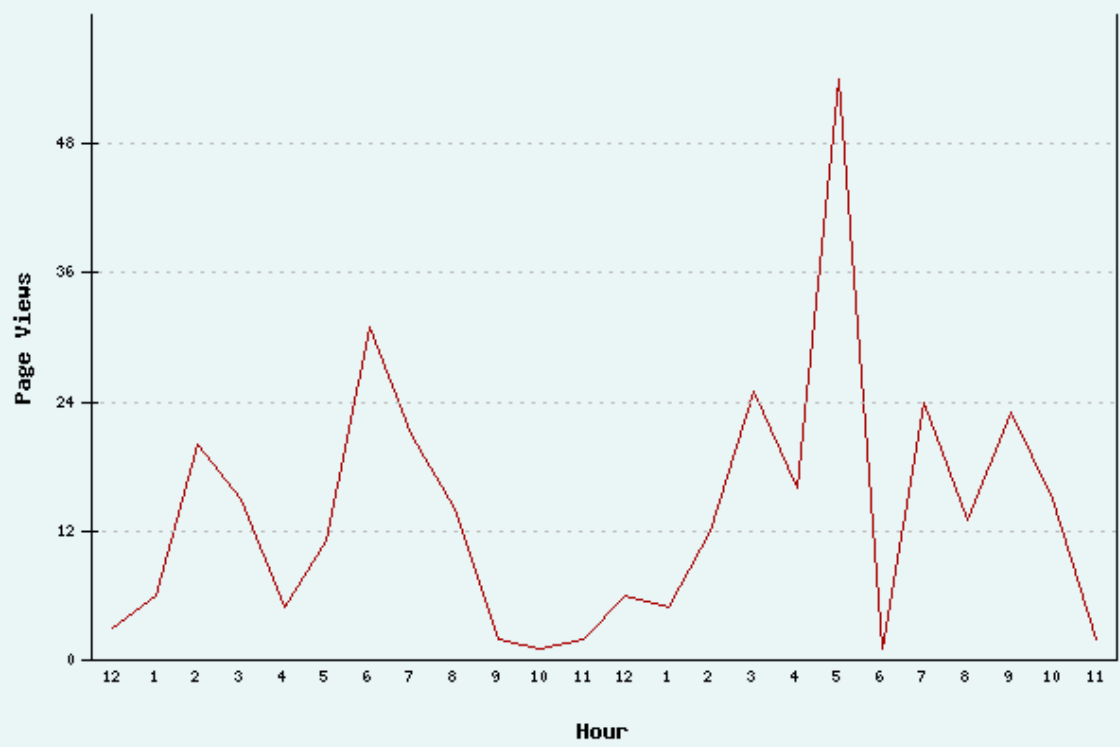

This report indicates which day within the specified time frame the site received the highest amount of visitors.

Most Popular Day 09/12/2005 - 09/19/2005

Date	Page Views	%
Monday	76	23.24
Wednesday	73	22.32
Friday	51	15.60
Tuesday	36	11.01
Sunday	35	10.70
Thursday	34	10.40
Saturday	22	6.73
Total	327	100%

This report indicates which hours of the day the site received the highest amount of visitors within the specified time frame.

Most Popular Hour

Time	Page Views	%
5 pm	54	16.51
6 am	31	9.48
3 pm	25	7.65
7 pm	24	7.34
9 pm	23	7.03
7 am	21	6.42
2 am	20	6.12
4 pm	16	4.89
10 pm	15	4.59
3 am	15	4.59
8 am	14	4.28
8 pm	13	3.98
2 pm	12	3.67
5 am	11	3.36
Noon	6	1.83
1 am	6	1.83
4 am	5	1.53
1 pm	5	1.53
Midnight	3	0.92
9 am	2	0.61