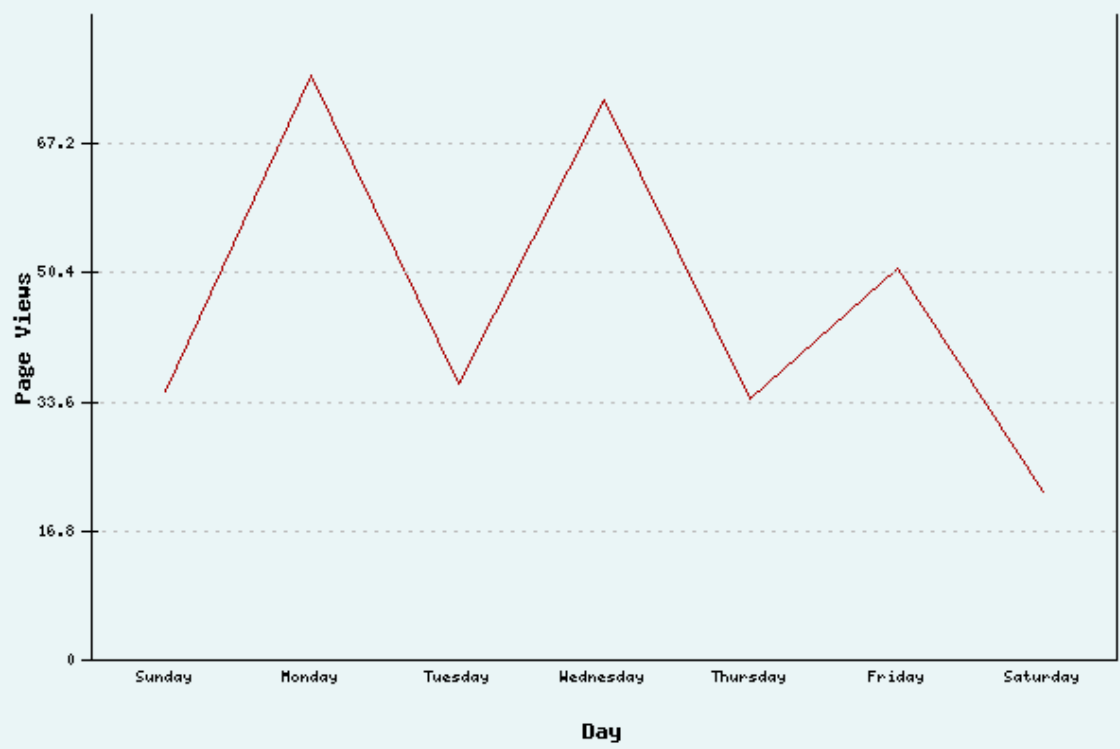

This report indicates which day within the specified time frame the site received the highest amount of visitors.

Most Popular Day 09/12/2005 - 09/19/2005

Date	Page Views	%
Monday	76	23.24
Wednesday	73	22.32
Friday	51	15.60
Tuesday	36	11.01
Sunday	35	10.70
Thursday	34	10.40
Saturday	22	6.73
Total	327	100%