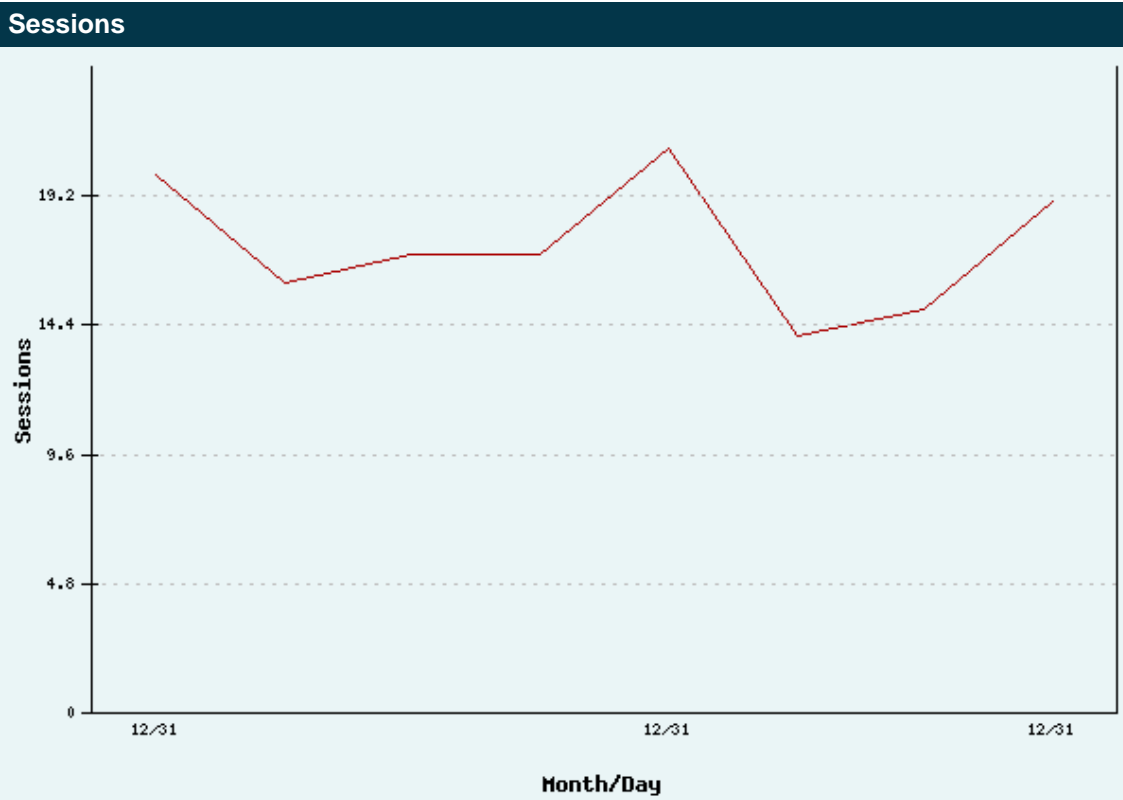

Keywords

Search Engine	Count	%
---------------	-------	---

No data available for this date range.

This report provides general information on visitor behavior while on the site. A session is the amount of time that elapses between a visitor's entering and exiting the site. Thus, a single visitor may account for multiple sessions within a given time frame.